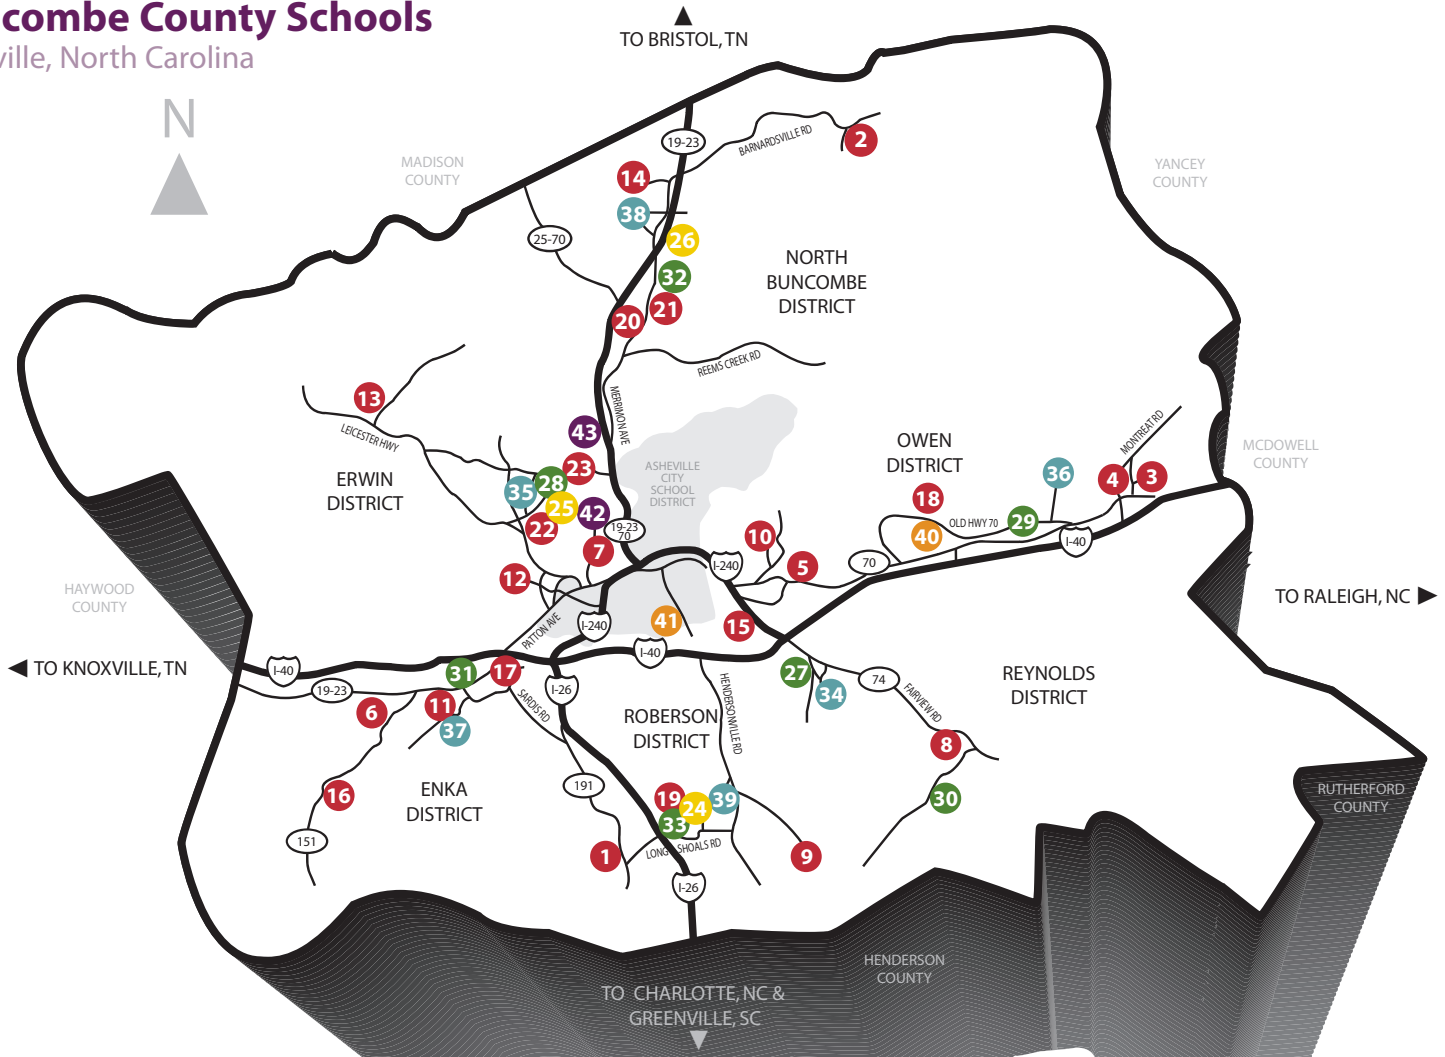

# Buncombe County Schools

Asheville, North Carolina

## Mileage from Asheville to Major Cities

Greenville/Spartanburg, SC	62
Knoxville, TN	113
Charlotte, NC	115
Columbia, SC	152
Greensboro, NC	165
Atlanta, GA	204
Raleigh, NC	240
Charleston, SC	268
Cincinnati, OH	341
Richmond, VA	355
Birmingham, AL	357
Jacksonville, FL	465

## MIDDLE

27	<b>A. C. Reynolds</b> 2 Rocket Drive, Asheville 28803	828.298.7484
28	<b>C. A. Erwin</b> 20 Erwin Hills Road, Asheville 28806	828.232.4264
29	<b>C. D. Owen</b> 730 Old U. S. 70, Swannanoa 28778	828.686.7739
30	<b>Cane Creek</b> 570 Lower Brush Creek Road, Fletcher 28732	828.628.0824
31	<b>Enka</b> 390 Asbury Road, Candler 28715	828.670.5010
32	<b>North Buncombe</b> 51 N. Buncombe Sch. Road, Weaverville 28787	828.645.7944
33	<b>Valley Springs</b> 224 Long Shoals Road, Arden 28704	828.654.1785