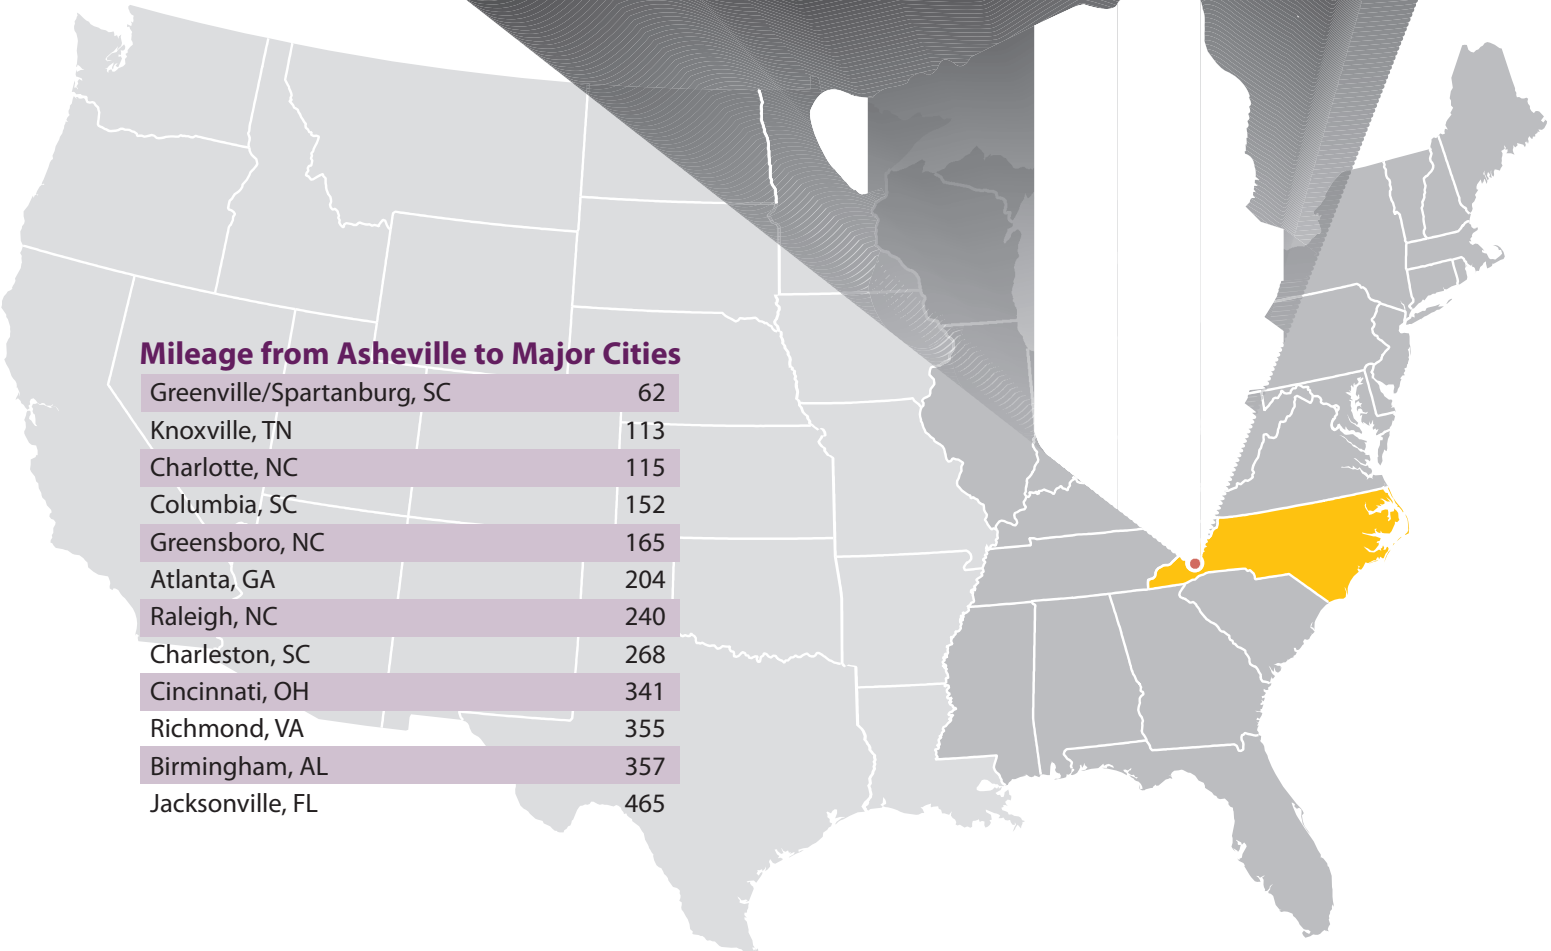

# Buncombe County Schools

Asheville, North Carolina

## Mileage from Asheville to Major Cities

Greenville/Spartanburg, SC	62
Knoxville, TN	113
Charlotte, NC	115
Columbia, SC	152
Greensboro, NC	165
Atlanta, GA	204
Raleigh, NC	240
Charleston, SC	268
Cincinnati, OH	341
Richmond, VA	355
Birmingham, AL	357
Jacksonville, FL	465